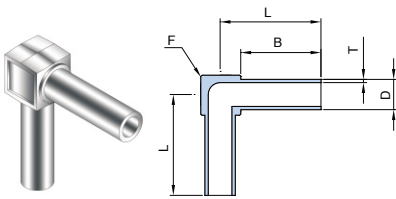

Long Elbow 90°

CLE

Part No.	Tube O.D. D		Tube W.T. T		Dimension (mm)		Body Cube
	inch	mm	inch	mm	B	L	F
CLE-04-	1/4	6.35	0.039	1.00	20.00	25.00	9.00
CLE-06-	3/8	9.53		1.00	11.00		
CLE-08-	1/2	12.7	0.049	1.24	19.00	27.00	15.00
CLE-12-	3/4	19.05	0.065	1.65		31.50	22.00
CLE-16	1	25.4	0.065	1.65		34.00	30.00

Dimensions are for reference only and are subject to change without prior notice.